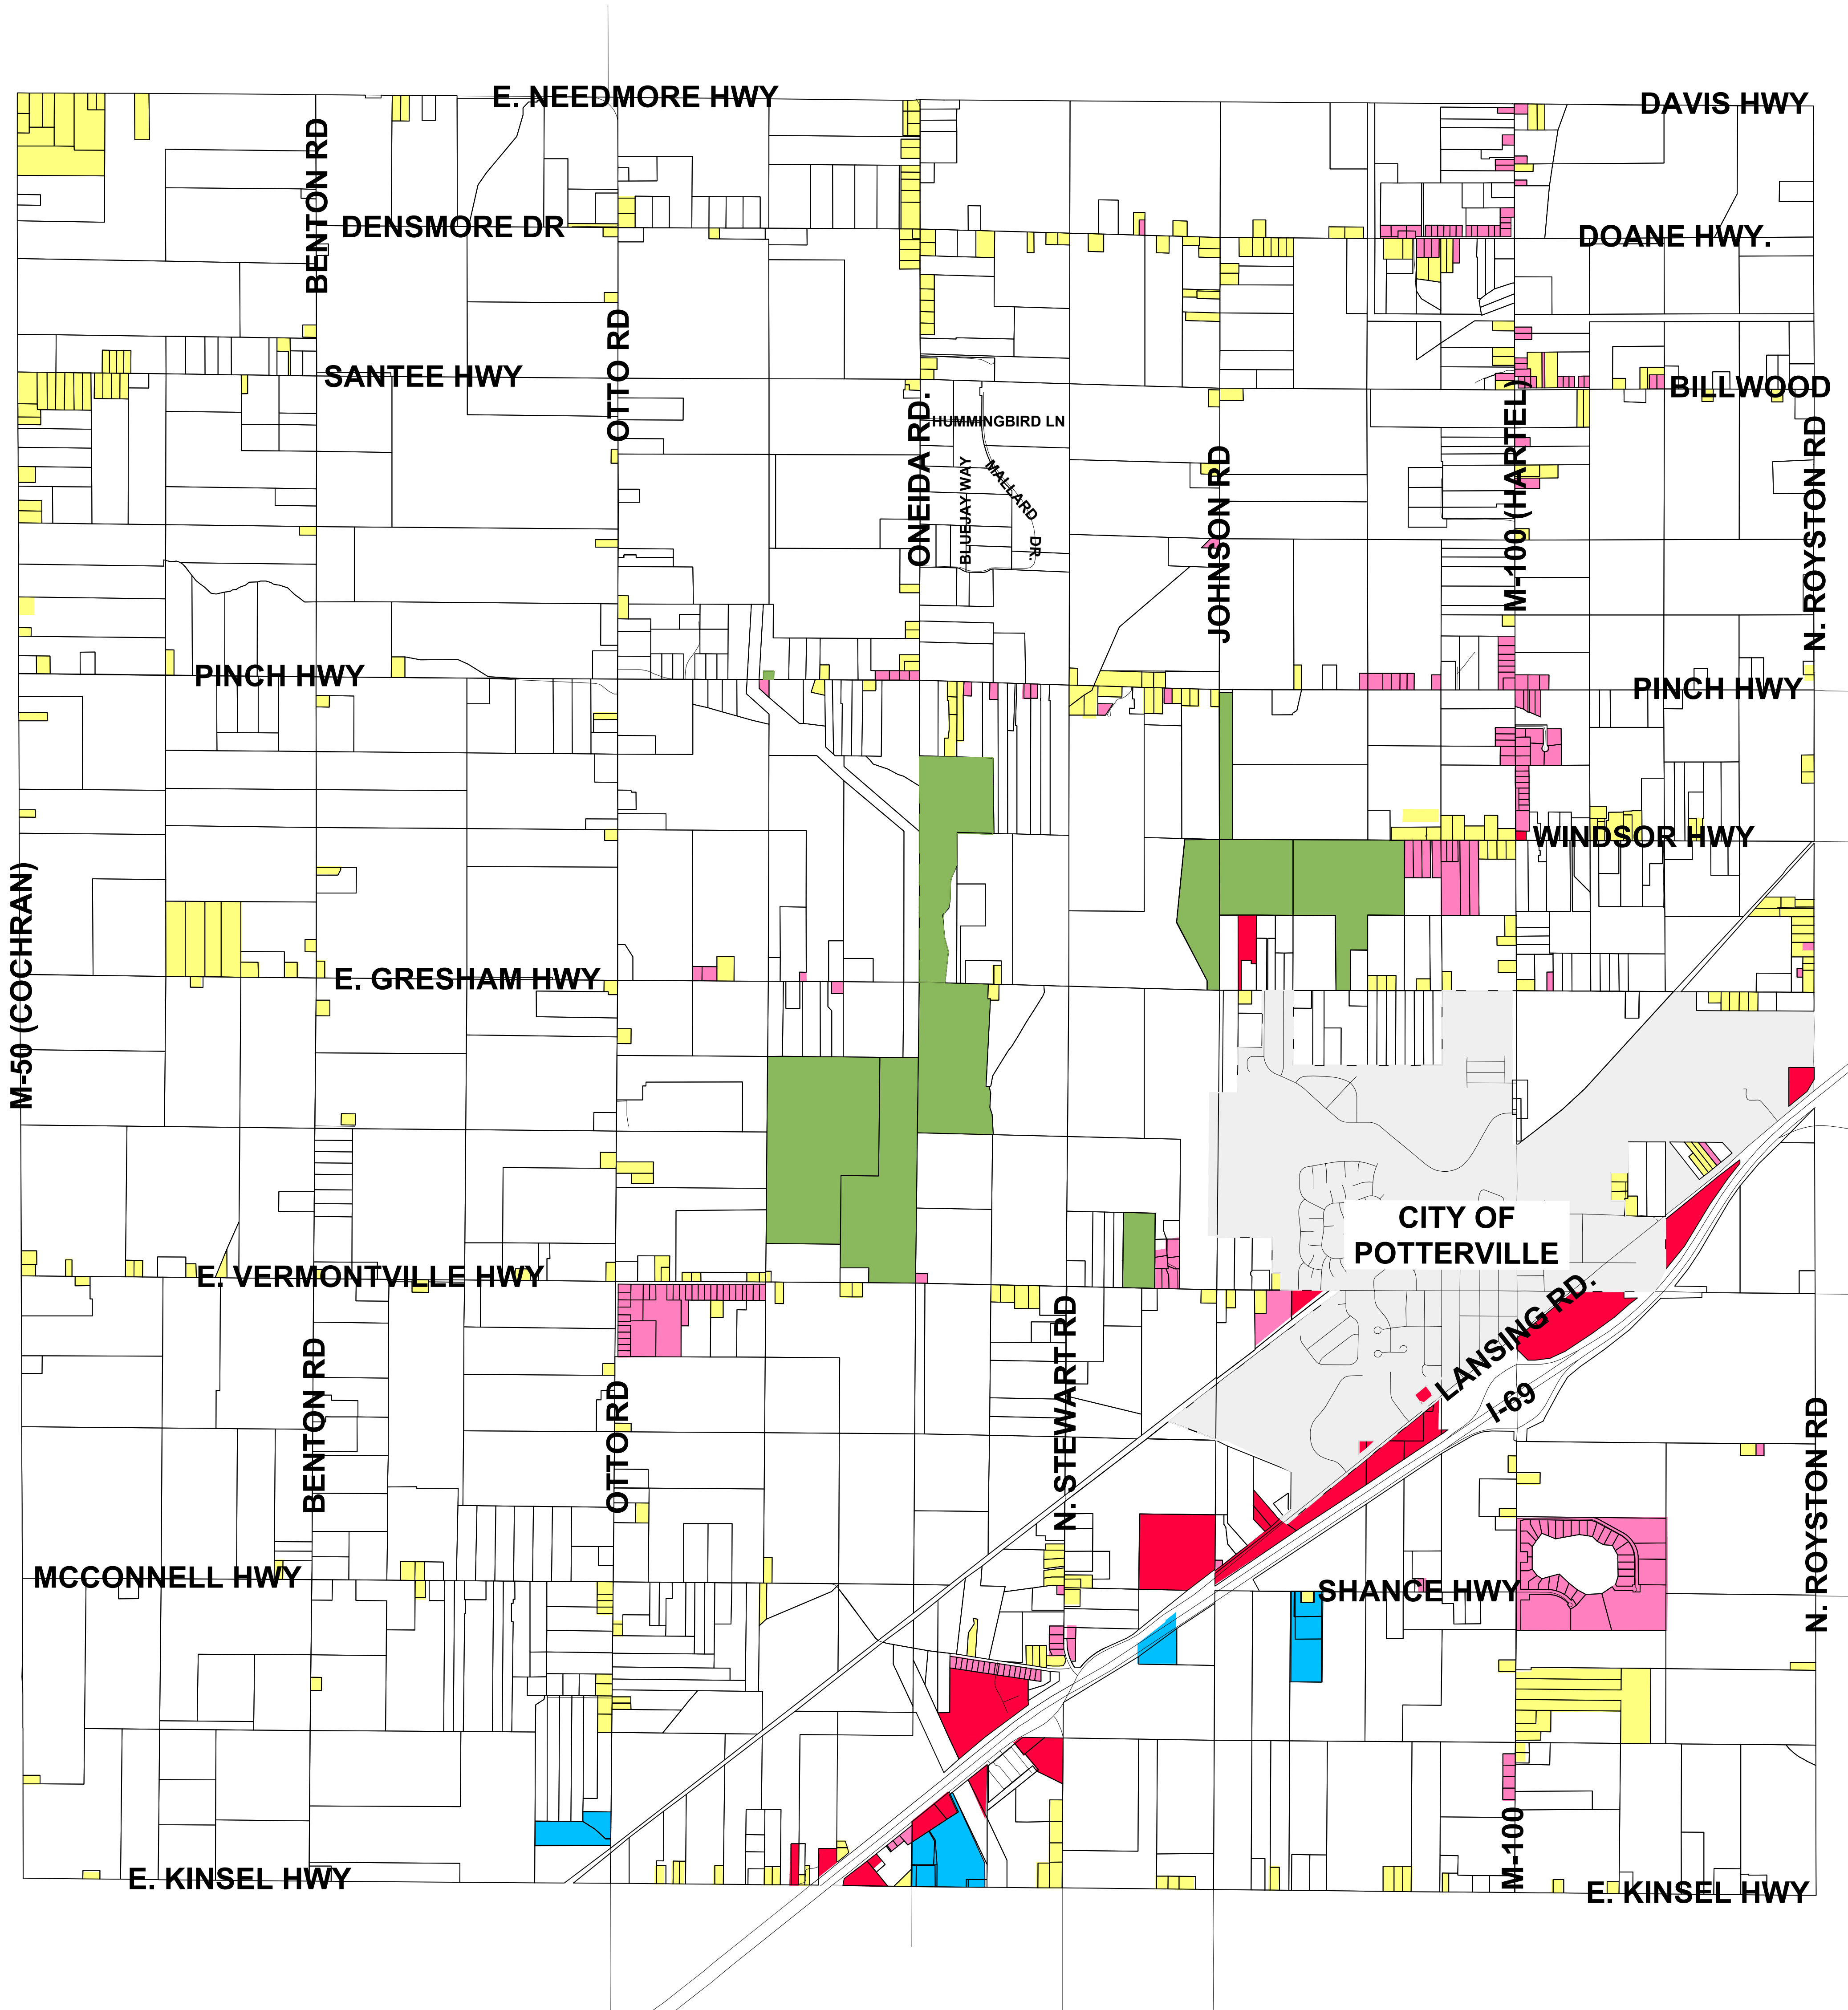

BENTON CHARTER TOWNSHIP ZONING MAP

EATON COUNTY, MICHIGAN

NORTH
SCALE: 1"=1500'
WHEN PLOTTED AT
24"x36"

LEGEND

- RC - RESOURCE CONSERVATION DISTRICT
- A - AGRICULTURAL DISTRICT
- R-1 - RESIDENTIAL DISTRICT
- R-2 - MULTI-FAMILY RESIDENTIAL DISTRICT
- C - COMMERCIAL DISTRICT
- I - INDUSTRIAL DISTRICT

ADOPTED
DATE: SEPTEMBER 11, 2023